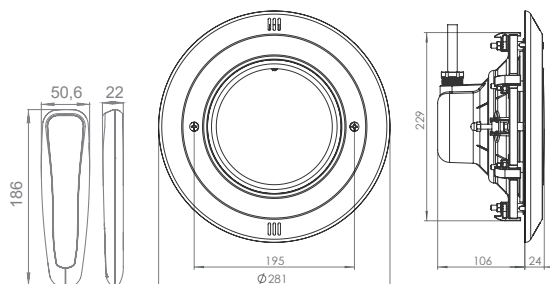

LUMIPLUS ESSENTIAL PAR56 PROJECTOR

RGB PROJECTOR + RC1100 75777 	Consumption	22 W (29 VA)
	Luminous flux	1.100 lm
	Rated Voltage	12 V AC
	IP68. Must always be installed submerged in water. Works with remote control code 75773 (included).	

RGB PROJECTOR 75778 	Consumption	22 W (29 VA)
	Luminous flux	1.100 lm
	Rated Voltage	12 V AC
	IP68. Must always be installed submerged in water. Works with remote control code 75773 (not included).	

VOLTAGE:	12 V AC
FREQUENCY:	50/60 Hz
SERVICE LIFE:	L70-50,000 h
MAX. WATER TEMPERATURE:	40 °C
MAX. INSTALLATION DEPTH:	0,4 m
MAXIMUM WATER TREATMENT VALUES:	Chlorine: 2 mg/l Bromine: 5 mg/l Salt chlorinator (NaCl): 6 g/l Pool water pH: 7.2 and 7.6
MATERIALS:	Polyamide